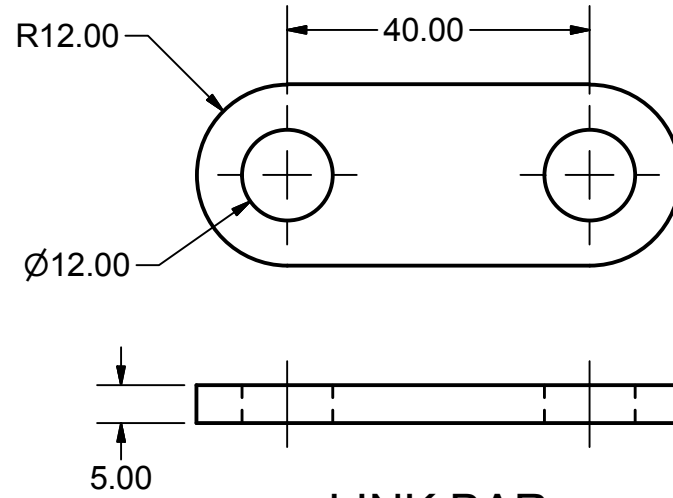

THREADED BLOCK

LINK BAR

WASHER

COMMUNITY COLLEGE
OF ALLEGHENY COUNTY

COURSE:	INTRODUCTION TO PARAMETRIC MODELING	DRAWN BY:	STUDENT'S NAME	DATE:	DATE
FILE NAME:	FILE NAME	PART NAME:	PART NAME	SCALE:	SCALE