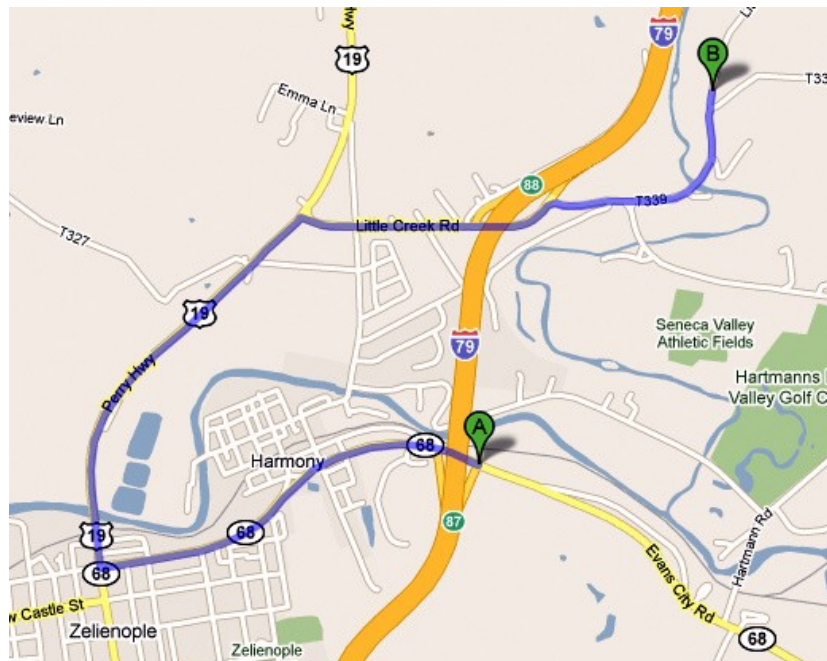

Merry Christmas
Happy Holidays

Directions to Little Creek Fine Arts on our Website <http://web.acd.ccac.edu/~pjay/>

Our Driveway is 100 Yards up Swain Hill from Little Creek on the Left. Look for our sign.

Watch for and follow

DETOUR TO HARTMAN'S

GOLF COURSE

signs until you reach

Little Creek Road

Looking forward to seeing you

Paul & Jan Jay *300 Little Creek Rd. Harmony, PA 16034 PHONE 724-453-0862